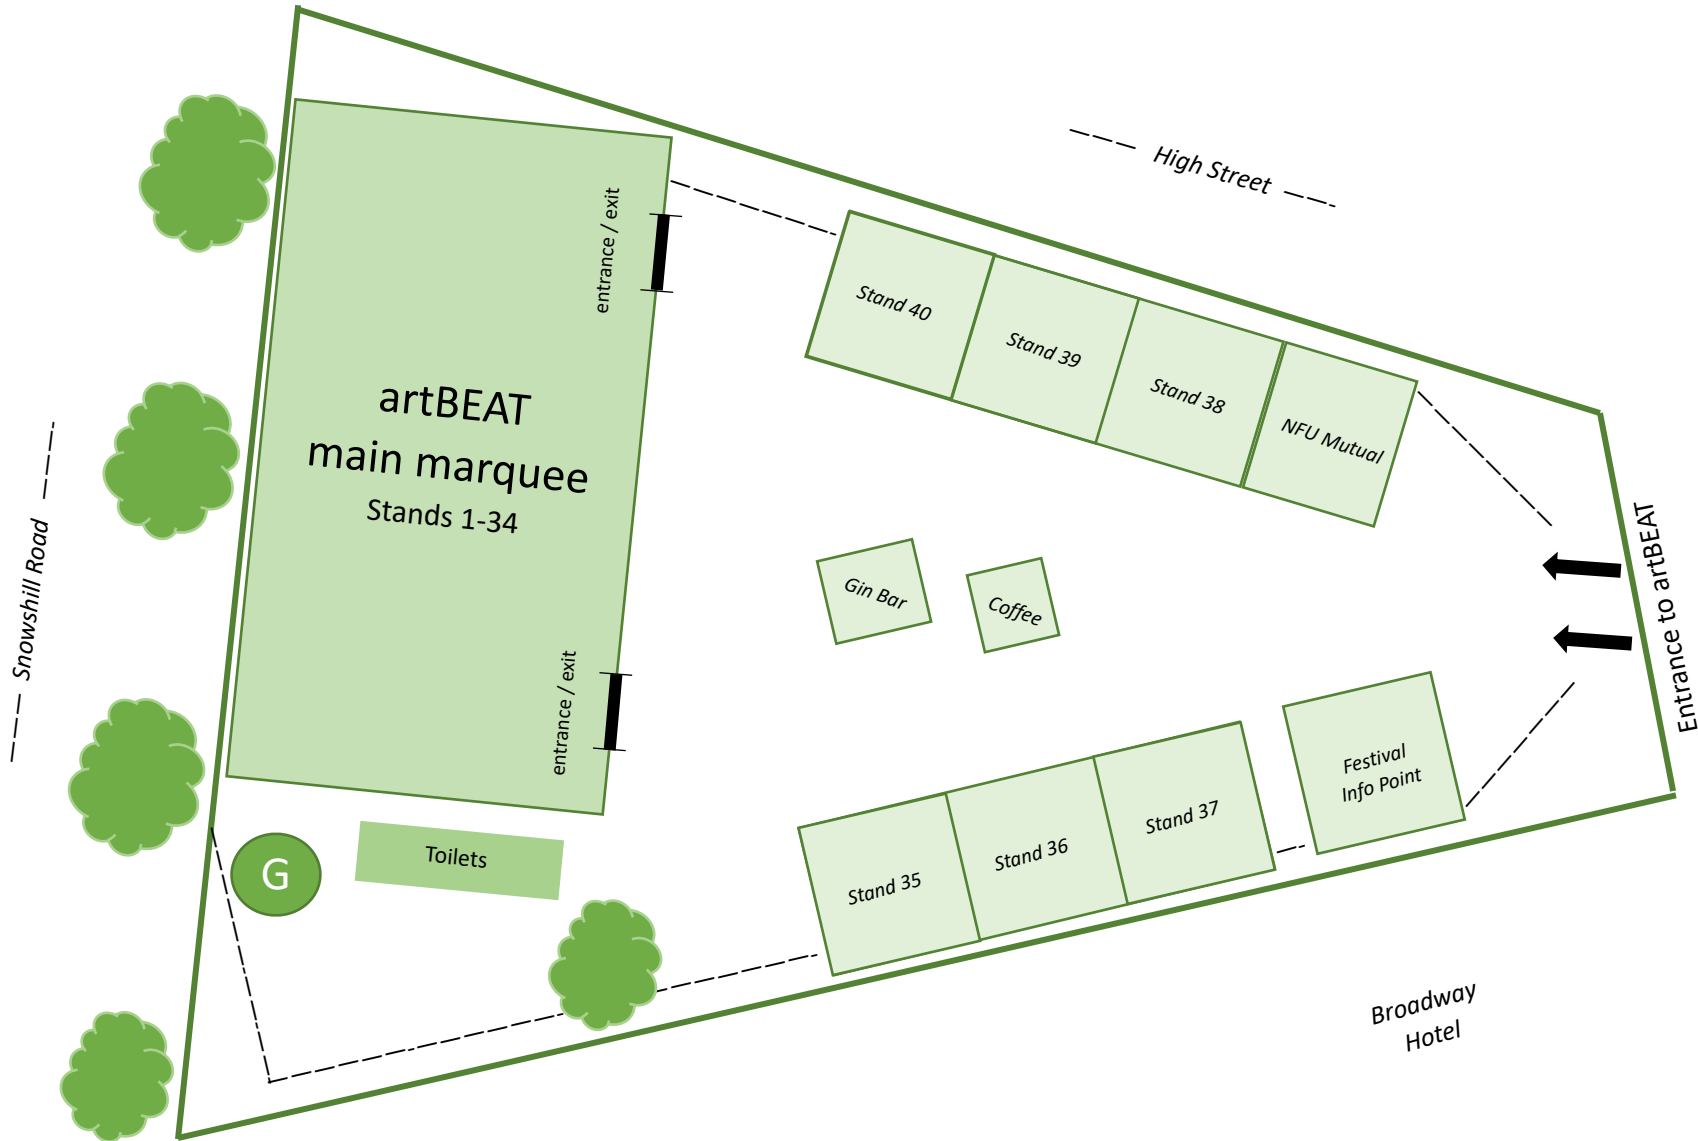

The Swan

scale 1ft=1cm

art
BEAT
 BROADWAY