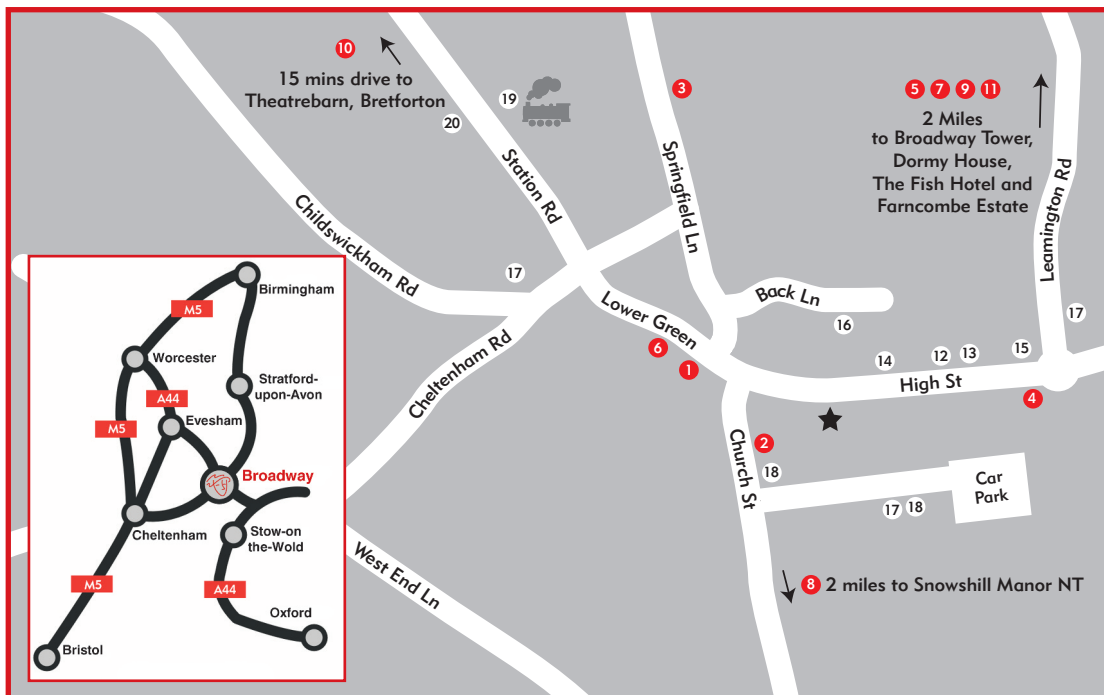

Nearest railway stations are Evesham, Honeybourne and Moreton-in-Marsh, on the main line train service running between Hereford and London Paddington station and on the Cotswold Line between Oxford and Worcester.

PARKING

Church Close Car Park: WR12 7AH
Shear House Car Park: WR12 7ET
Station Car Park: WR12 7DF
Milestone Ground Car Park: WR12 7HA (best for buses & large vehicles)

AMENITIES

Toilets and baby changing facilities at Church Close and Milestone Ground Car parks and at the children's activity park on Keytes Lane (WR12 7DP). Wheelchair accessible toilets at The Lifford Hall and Church Close car park.

SMOKING

Smoking is not permitted in any of our festival venues, including the marquee. This includes e-cigarettes.

PHOTOGRAPHY

Flash photography or video recording is not permitted during any talk, theatre or music performance.

MOBILE PHONES

The use of mobile phones is not permitted during any talk, theatre or music performance. Please switch off or to silent.

CONTACT US

Tel. number 01386 898387
info@broadwayartsfestival.com
Postcode for Sat Navs WR12 7AA

FOLLOW US & TAG US!

BroadwayArtsFestival

@BroadwayAF

[broadwayartsfestival](https://www.instagram.com/broadwayartsfestival)

[#cultureinthecotswolds](https://www.instagram.com/broadwayartsfestival)

www.broadwayartsfestival.com

★ Ticket Office

Venues

1. 1 Lifford Hall and Parlour
2. 2 Marquee on the Green
3. 3 Springfield House
4. 4 Broadway Museum & Art Gallery
5. 5 Dormy House
6. 6 Russell House
7. 7 Broadway Tower
8. 8 Snowhill Manor NT
9. 9 The Fish Hotel
10. 10 Theatrebarn, Bretforton
11. 11 Farncombe Estate

1. 12 Priory Gallery
2. 13 Haynes Fine Art
3. 14 Trinity House

1. 15 The Stratford Gallery
2. 16 Gordon Russell Design Museum
3. 17 Car Parks

1. 18 Toilets
2. 19 Train Station
3. 20 Station Car Park